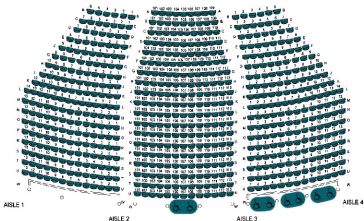

STAGE

ORCHESTRA

BALCONY